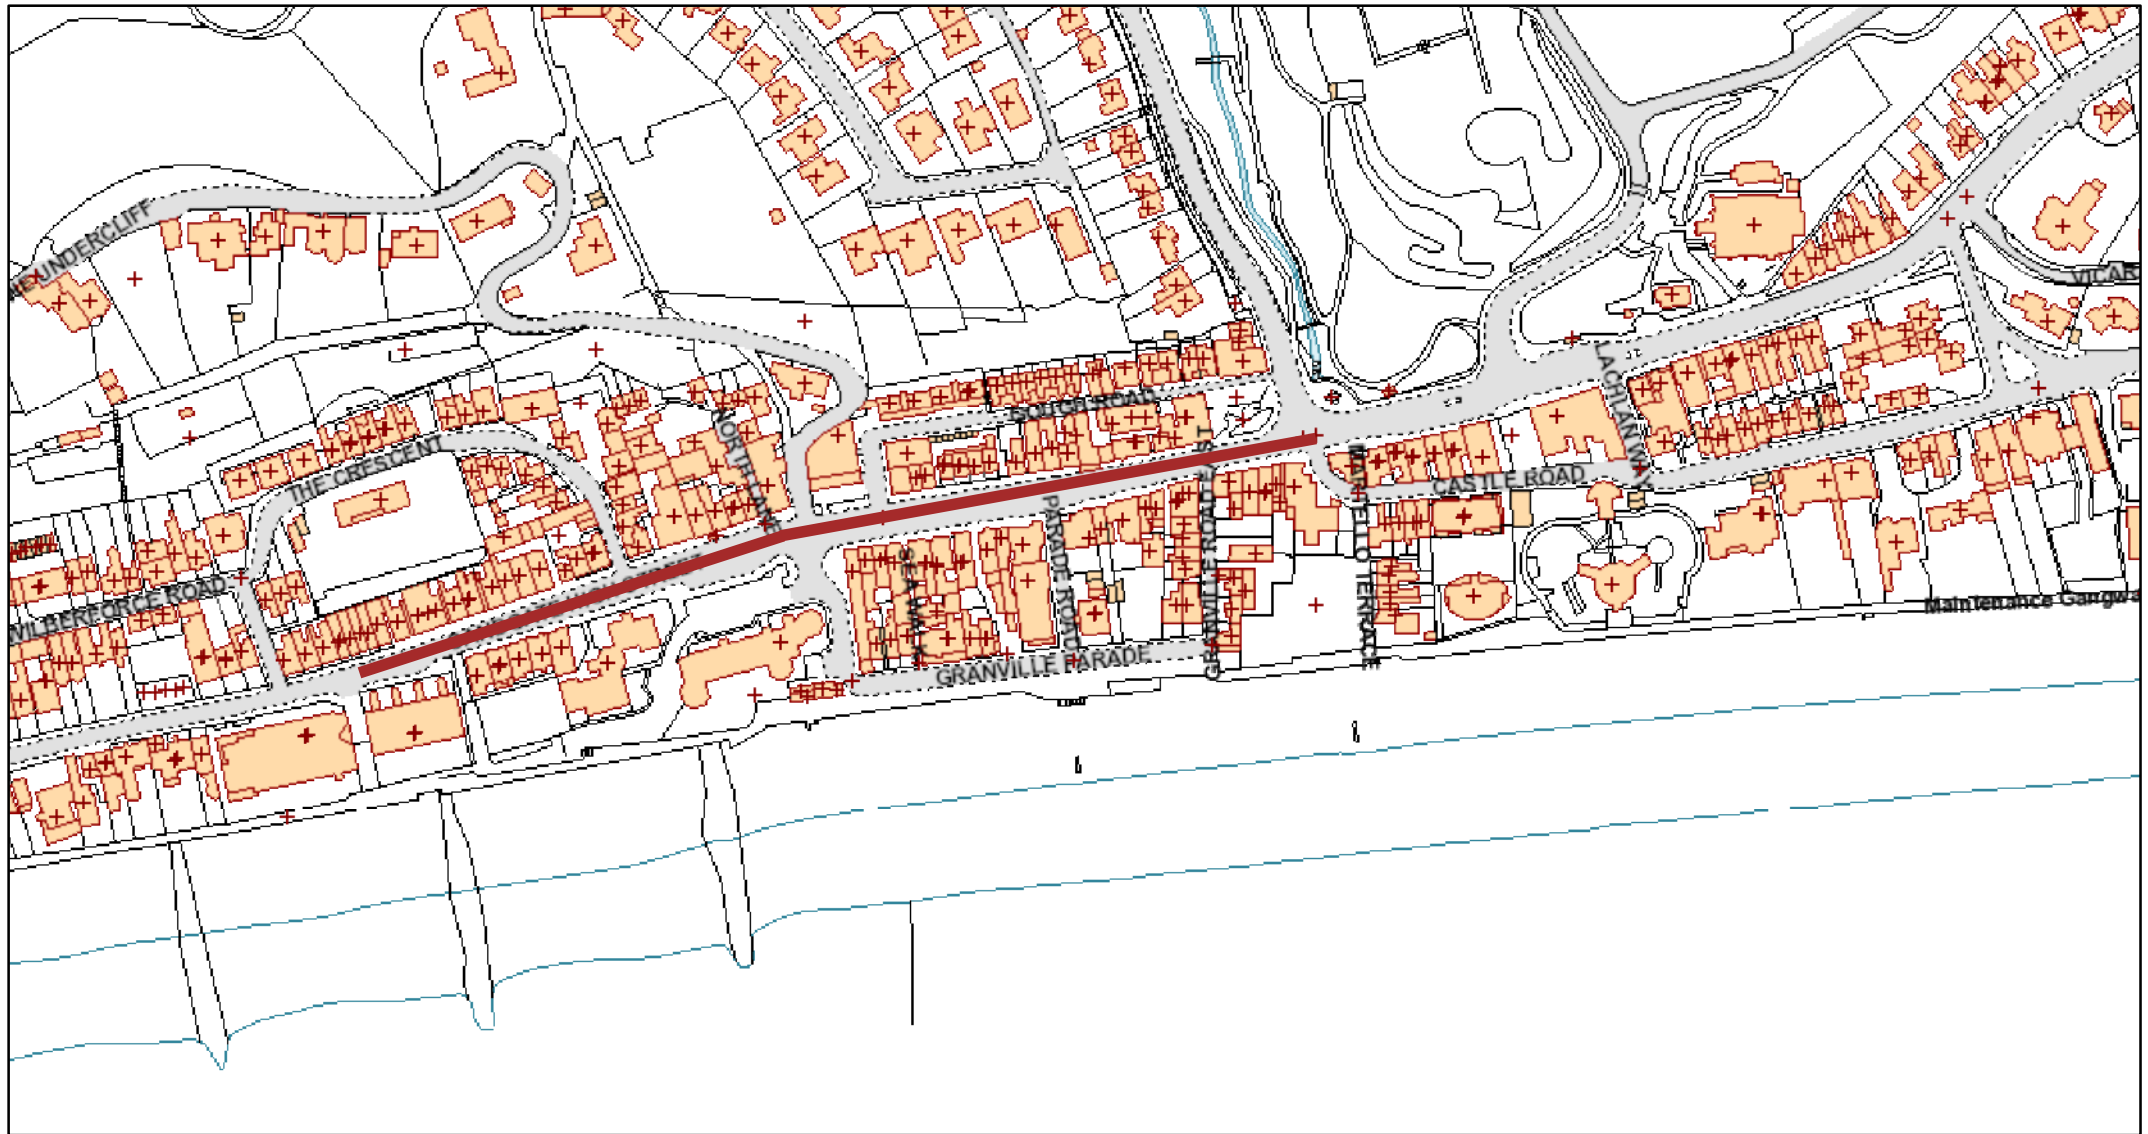

Sandgate - Sandgate High Street

+ LLPG (fhdc-intranetdata)

Contains Ordnance Survey data
© Crown copyright and database right
Folkestone & Hythe District Council 100019677 - 2023

printed 15/11/2023 @ 09:38:13

Drawn at 1: 2,500 on A4